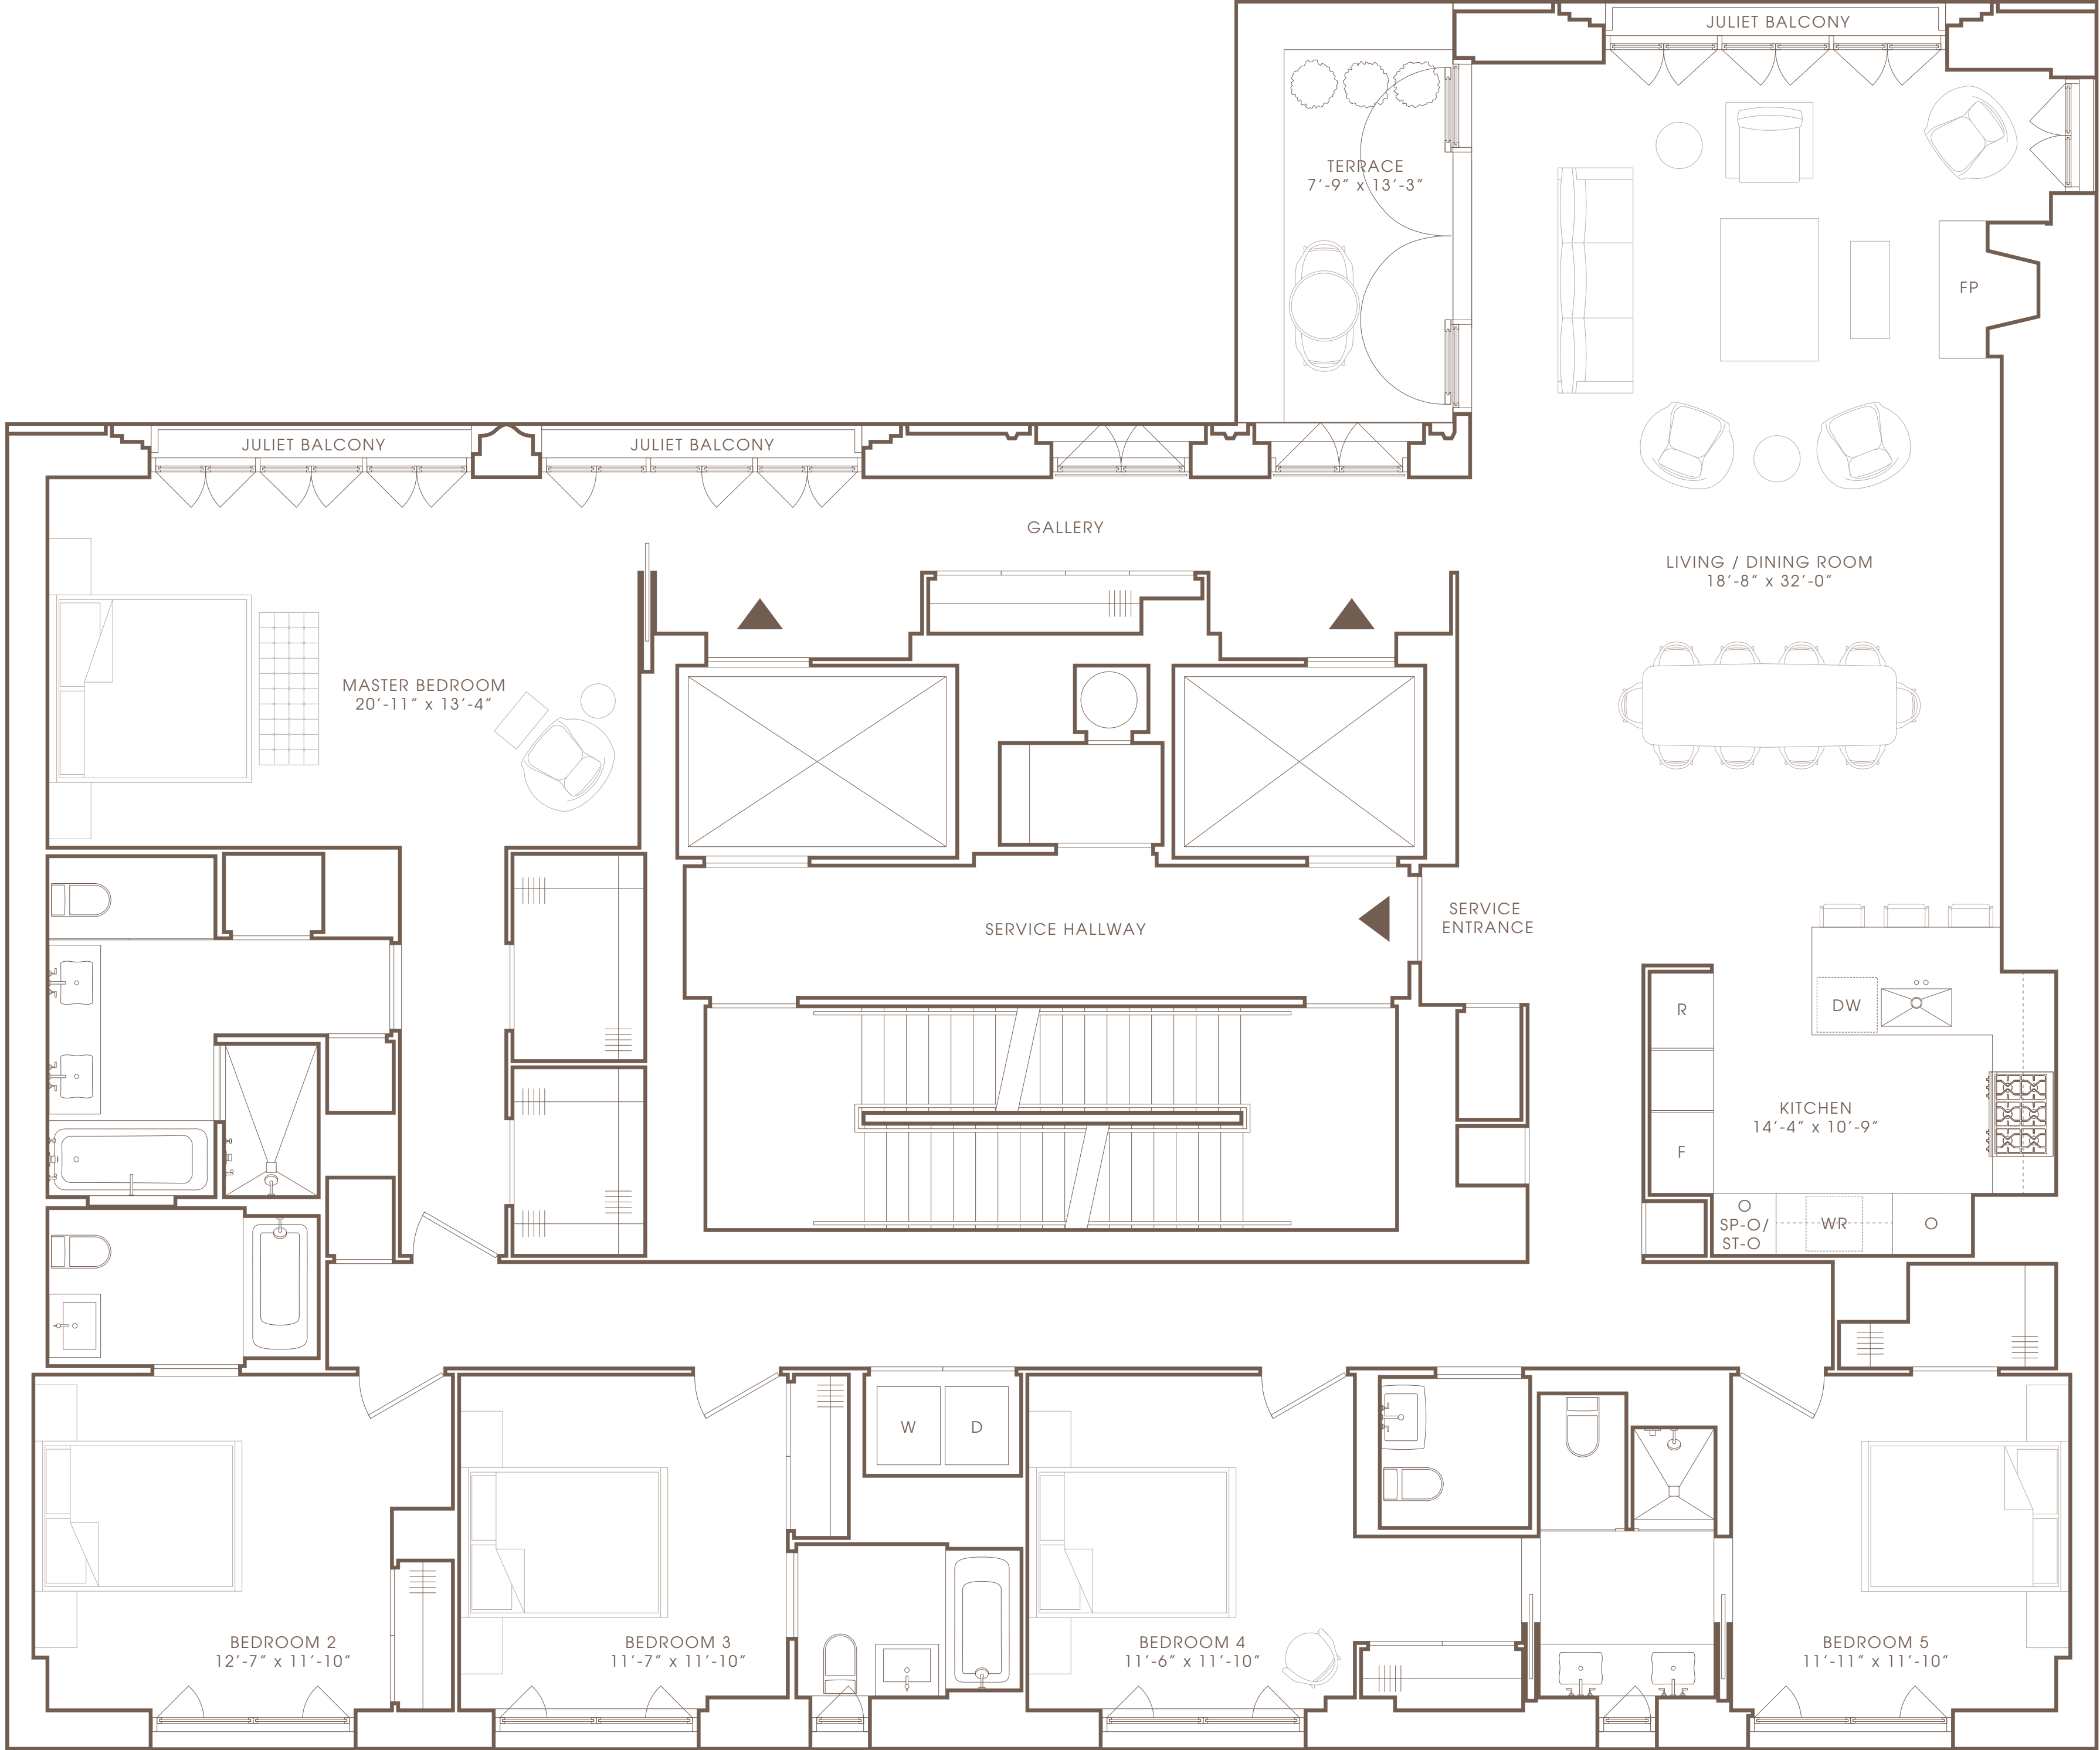

SIXTEENTH FLOOR

5 BEDROOMS
 4 BATHROOMS
 1 POWDER ROOM
 3,287 SF INTERIOR / 305 SM INTERIOR
 116 SF EXTERIOR / 11 SM EXTERIOR

FULL FLOOR RESIDENCE
 DIRECT ELEVATOR ENTRY
 PRIVATE TERRACE
 JULIET BALCONIES
 LIVING / DINING ROOM WITH FIREPLACE
 CUSTOM SMALLBONE KITCHEN
 MASTER BEDROOM WITH TWO WALK-IN CLOSETS
 SERVICE ENTRANCE